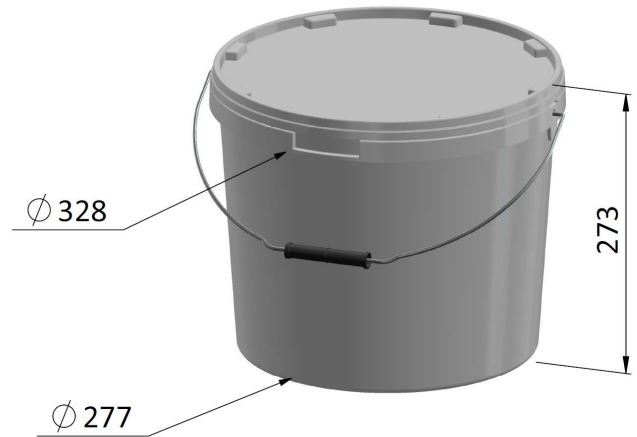

15 Litre Round Container RC Range

Container

Order Code:	NX0PRC1500
Description:	15 Litre Round
Brimful Volume:	17.90 Litres
ISO Volume:	17.00 Litres
Tamper Evident:	No

Material

Tub:	Polypropylene
Lid:	Polypropylene
Handle:	Metal

Weight

Tub:	455 grams
Lid:	109 grams
Handle:	57 grams

Performance

Storage Temperature:	0°C - 40°C*
Shelf Life:	Minimum 12 months
Static Load on bottom Pail:	Maximum 100 kg at 20°C
Suitable for Hot Filling:	Yes* (Above 70°C See note)

Compatibility

Some chemicals, and process parameters, can affect the integrity of the container. The buyer must undertake testing and approval for the container's suitability for the product and application.

Regulatory

Raw materials used are REACH compliant, approved for food contact and meet FDA regulations.

Standard tolerance of ±5%

*Special blends and additives available for non standard conditions.

Specifications can be modified without notice; please contact your OnePlastics representative to ensure you have the most recent information.